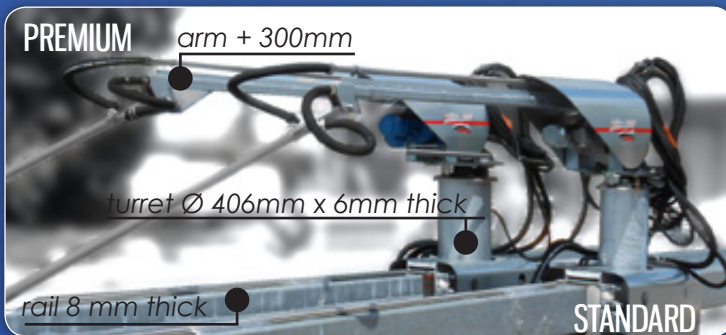

Five grain samplers for commercial use, high capacity, adaptive design for compliance with your requirements.

SPECIAL FEATURES OF THE PREMIUM RANGE

COBRA

Feature / Range	Premium	Standard
Arm (length)	2545 mm	2245 mm
Rail (thickness)	8 mm	6 mm
Turret (diameter)	406x (6 mm thick)	324x (4 mm thick)
Up/down drive motor	1.1kW	0.75 kW

STANDARD & GYROSCOPIC

Feature / Range	Premium	Standard
Pillar (diameter)	406 mm	324 mm
Up/down drive motor	1.1kW	0.75kW
Base plate	800x800 mm	600x600 mm

NEW

Alternative mode

Like a car can «limp home» in semi-automatic mode, the sampler can operate the up/down and swivel drives even if the VFD fails. No down-time. Fixing or replacing the inverter is no longer a problem.