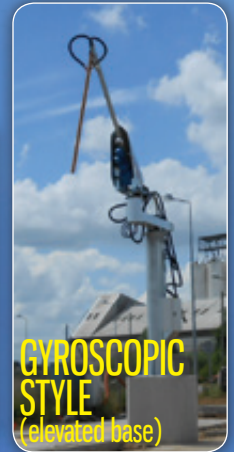

SERIES 4000 PREMIUM

Trade your grain at the right price

The samplers of series 3000 can still be ordered wherever 400 V 3-phase current is not available.

THE PREMIUM SERIES: Tough Machines for Commercial Jobs

Five grain samplers for commercial use, high capacity, adaptive design for compliance with your requirements.

SPECIAL FEATURES OF THE PREMIUM RANGE

COBRA

Feature / Range	Premium	Standard
Arm (length)	2545 mm	2245 mm
Rail (thickness)	8 mm	6 mm
Turret (diameter)	406x (6 mm thick)	324x (4 mm thick)
Up/down drive motor	1.1kW	0.75 kW

STANDARD & GYROSCOPIC

Feature / Range	Premium	Standard
Pillar (diameter)	406 mm	324 mm
Up/down drive motor	1.1kW	0.75kW
Base plate	800x800 mm	600x600 mm

NEW

Alternative mode

Like a car can «limp home» in semi-automatic mode, the sampler can operate the up/down and swivel drives even if the VFD fails. No down-time. Fixing or replacing the inverter is no longer a problem.